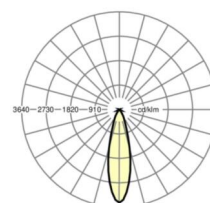

CHARACTERISTICS

Order number	37512064130
EAN number	4020863348091
Commodity code	94051190
Certification mark	IP 20, Protection class I, F, Indoor, CE
Impact resistance (IK rating)	IK02
Ambient temperatur	ta 25°C
Warranty period	5 years

ELECTRICAL ENGINEERING

Controller	Electronic driver (1 pcs.)
System output	36W
Mains voltage	230V/50Hz
Circuit breakers (inrush current)	11 pieces/B10, 19 pieces/B16, 19 pieces/C10, 31 pieces/C16
Energy efficiency class/light source	E

LIGHTING TECHNOLOGY

Placement	LED, Colour rendering/Light colour CRI ≥ 90 / 6300K
Colour tolerance (MacAdam)	3SDCM
Photobiological safety (Luminaire)	RG1
Nominal luminous flux	3792lm
LED service life	50000h L80/B50 (Tq 25°C)
Luminaire luminous efficiency	106lm/W
Flicker free	<5% @ 100Hz
Beam angle	30°
UGR lat./long.	17.6 / 17.6 (30° reflector)

MECHANICS

Housing colour	traffic white RAL 9016
Dimensions (LxWxH/DxH)	110mm x 180mm x 254mm
Weight (net)	1.2kg
Swivel and turn area (x/y/z)	+ 90° / 0° / 350°
Type of installation	Track mounting, Light structure

Dimensions

L	110 mm	Length
B	180 mm	Width
H	254 mm	Height
KL	133 mm	Length luminaire head or box for ballasts
KB	42 mm	Width luminaire head or box for ballasts
KH	53 mm	Height luminaire head or box for ballasts

DEEP-LINK

<https://www.regiolux.de/en/article/37512064130>

Reference	LED 3800lm 963
ηLB	100 %
Φ ↓/↑	100 % / 0 %
UGR lat./long.	17.6 / 17.6 (30° reflector)